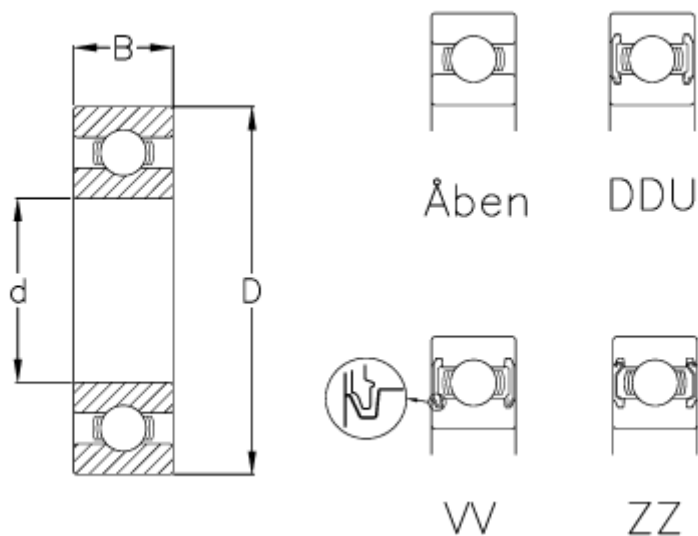

Data Sheet

Article number: 5701040023076
Description: NSK Bearing 6308 DDU CM-6
Note: Contact sealed

Measures

= 6308
 $B = 23$
 $d = 40$
 $D = 90$